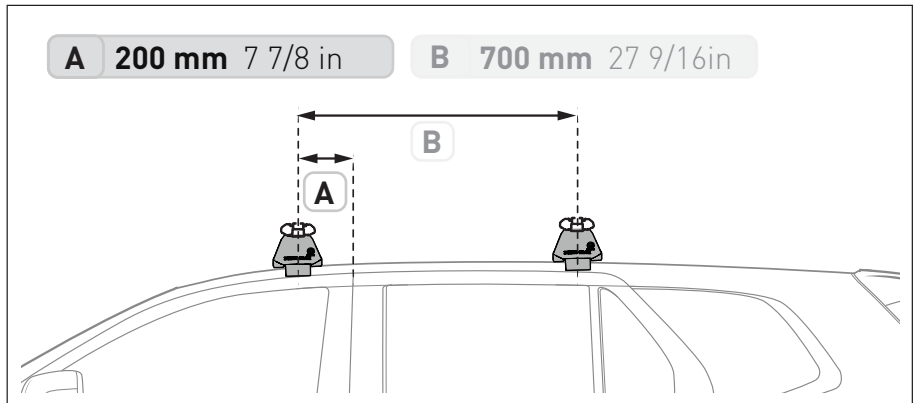

VEHICLE POSITIONING

NOTES FOR DEALERS / FITTERS

It is your responsibility to ensure these fitting instructions are given to the end user or client.