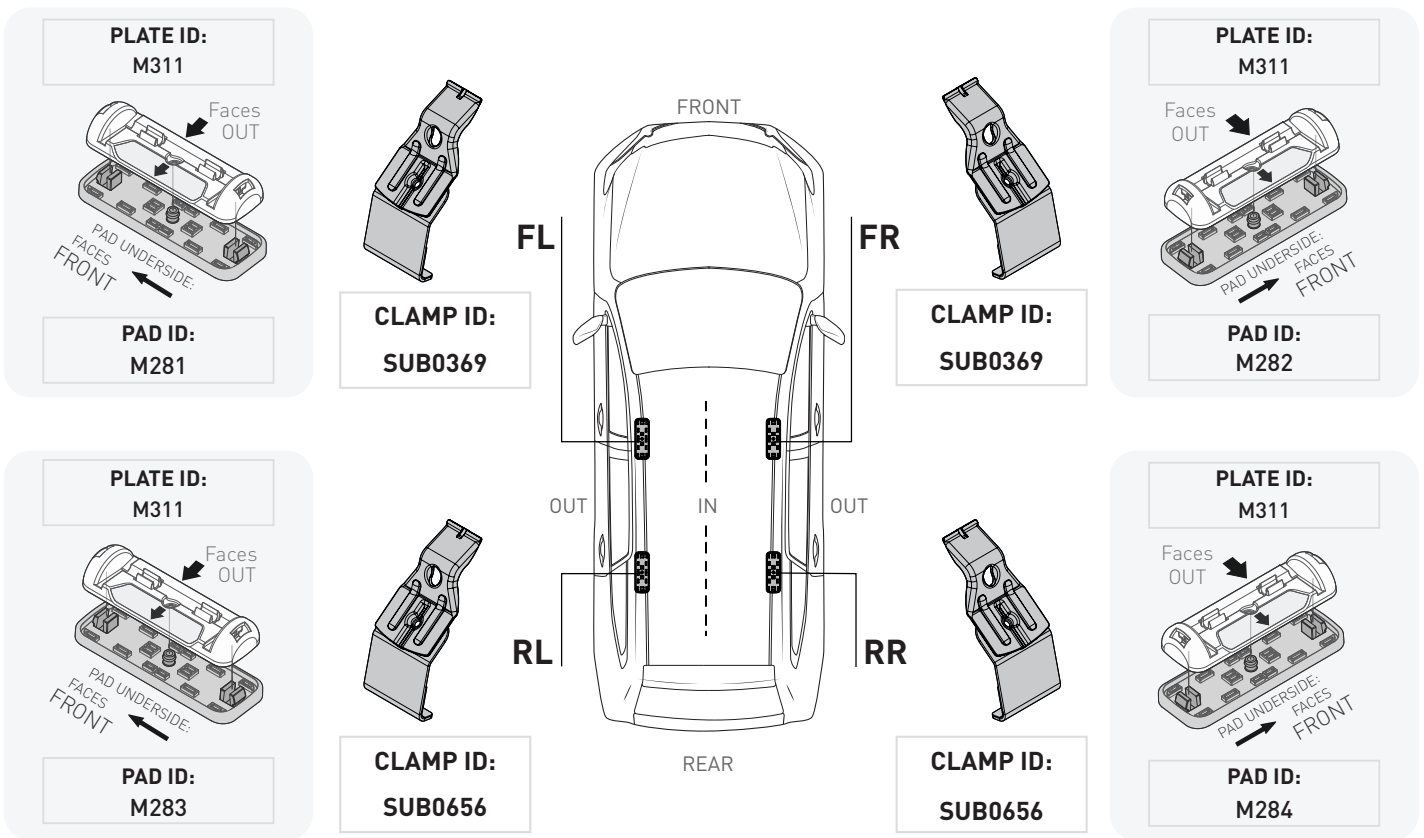

VEHICLE	KIT	CROSSBAR
Toyota Corolla Cross Gen 1	DK533	SZ118
RUNNING DATES	2022-	
VEHICLE NOTES		

VISIT THE ONLINE CALCULATOR FOR CURRENT SYSTEM LOAD LIMIT DATA

DYNAMIC ROAD LOAD LIMIT (NOTE: DIFFERENT ON AND OFF ROAD CARGO LIMIT)
***USE THE VEHICLE MANUFACTURER'S MAXIMUM ROOF ALLOWANCE IF IT IS LOWER THAN THE FIGURE LISTED**

LOAD LIMIT	SYSTEM WEIGHT	ON ROAD CARGO LIMIT	OFF ROAD CARGO LIMIT (ON ROAD CARGO LIMIT / 2)
UP TO 75 kg * 165 lb	5 kg 11lb	UP TO 70 kg 154 lb	UP TO 35 kg 77 lb

OR

PAD AND CLAMP DETAILS

MEASUREMENT STRIPS