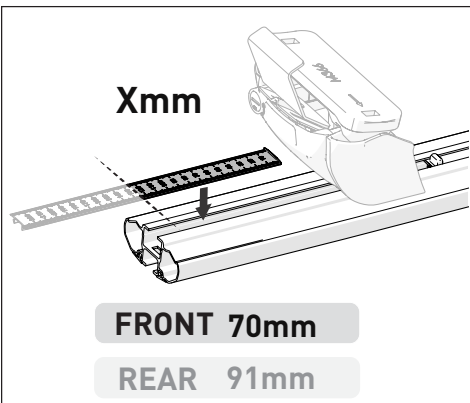

VEHICLE	KIT	CROSSBAR
Toyota Corolla Cross Gen 1	DK533	SZ118
RUNNING DATES	2022-	
VEHICLE NOTES		

VISIT THE ONLINE CALCULATOR FOR CURRENT SYSTEM LOAD LIMIT DATA

DYNAMIC ROAD LOAD LIMIT (NOTE: DIFFERENT ON AND OFF ROAD CARGO LIMIT)
***USE THE VEHICLE MANUFACTURER'S MAXIMUM ROOF ALLOWANCE IF IT IS LOWER THAN THE FIGURE LISTED**

LOAD LIMIT	SYSTEM WEIGHT	ON ROAD CARGO LIMIT	OFF ROAD CARGO LIMIT (ON ROAD CARGO LIMIT / 2)
UP TO 75 kg * 165 lb	5 kg 11lb	UP TO 70 kg 154 lb	UP TO 35 kg 77 lb

OR

PAD AND CLAMP DETAILS

MEASUREMENT STRIPS